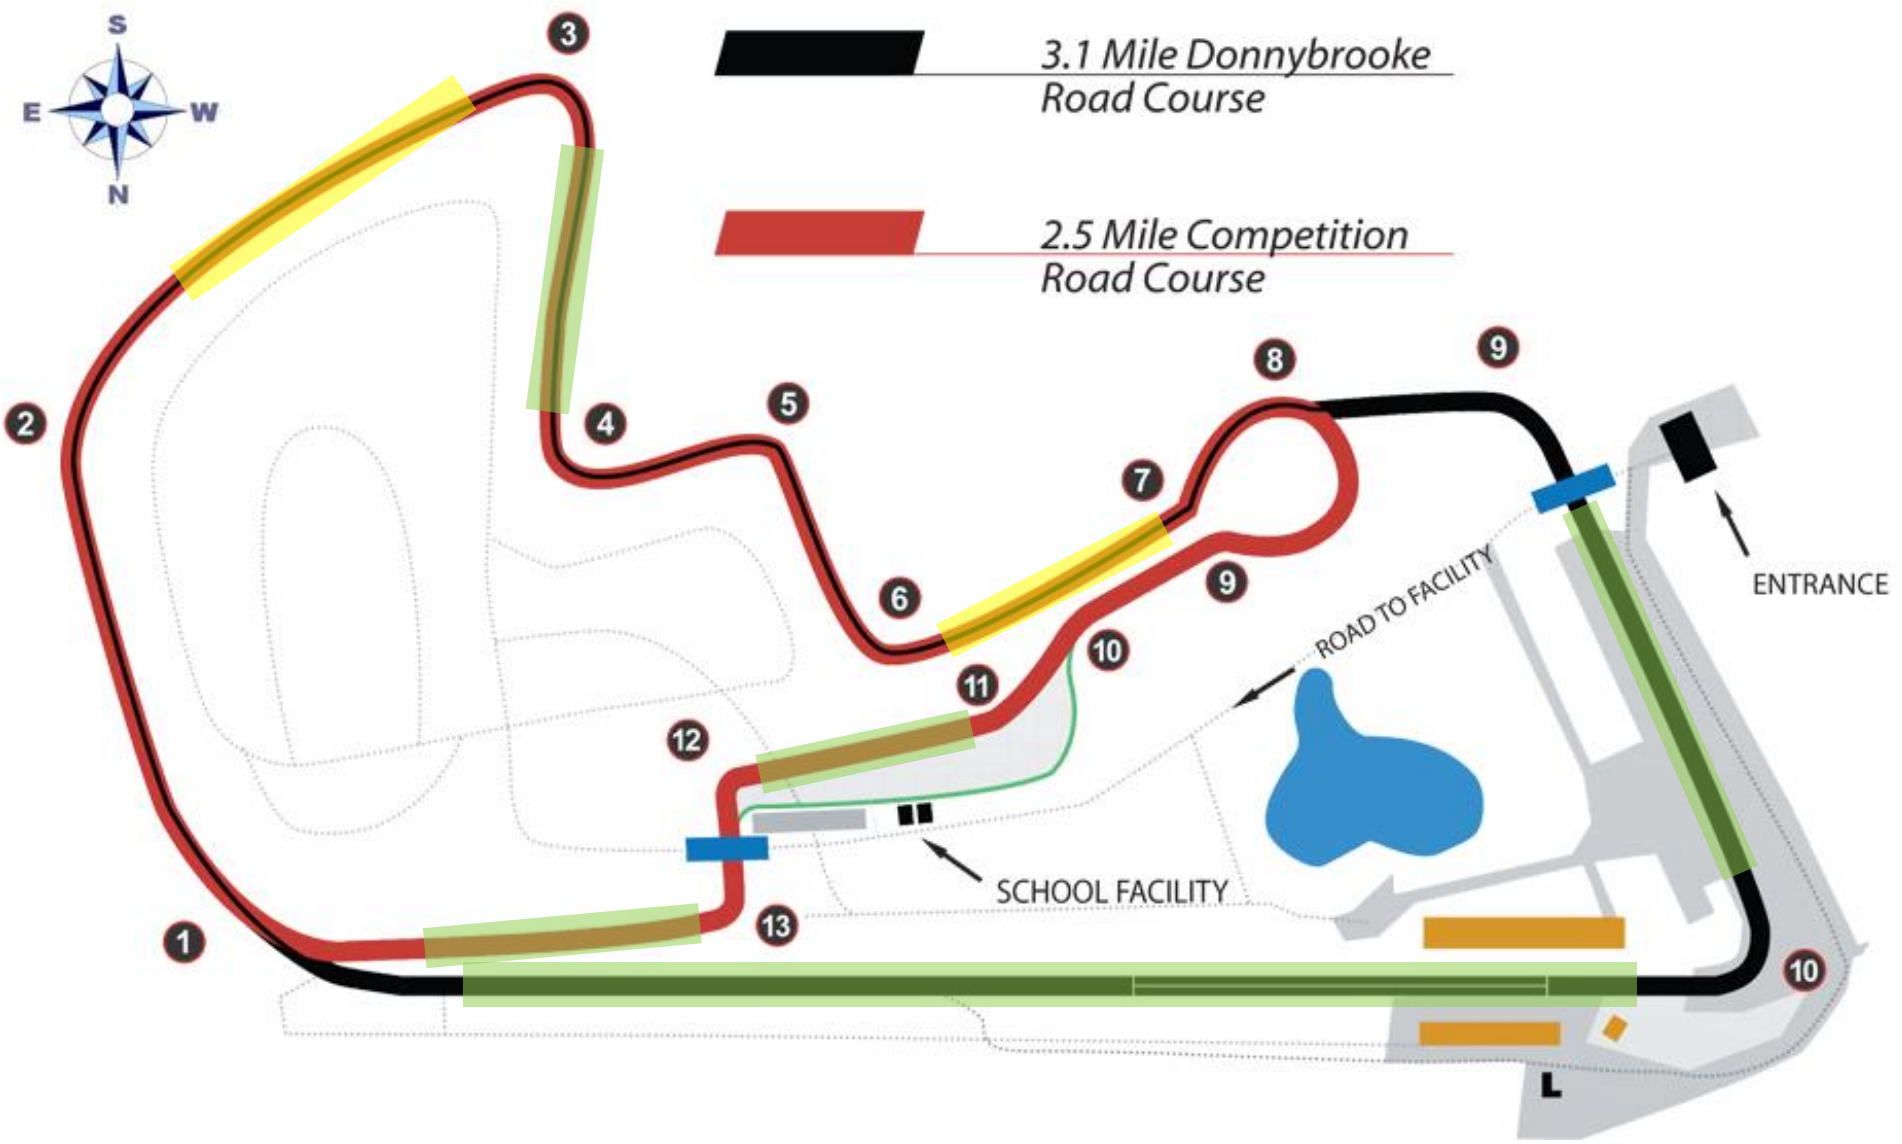

 3.1 Mile Donnybrooke Road Course

 2.5 Mile Competition Road Course

Passing Zone – All Groups

Additional Passing Zone – Advanced Group

Audi
Club North America
Glacier Lakes